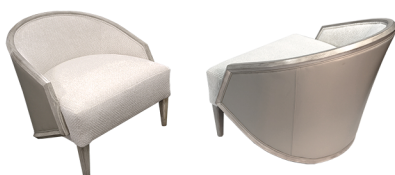

TRACY 20-315

Dimensions:
W34" x D36" x H32"

Please select, copy and paste this
image into your own documents.